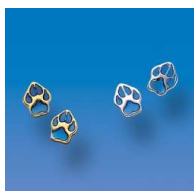

Dog Paw Post Earrings enamelled - Pair
Model: H-98
Date added: 18.11.2007
Paw Print earrings show off your great love and dedication to your pet width 5 mm/height 6 mm Silver Weight: 1,0 g
79,00 EUR inkl. 19% Mwst. zuzügl. Versandkosten