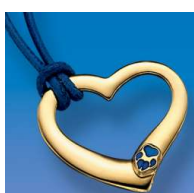

Dog Paw Heart Pendant enamelled
Model: H-89
Date added: 01.09.2008
There&rsquo;s nothing like a dog paw heart pendant to evoke feelings of love for your favorite dog companion widht 25 mm/ height 20 mm Silver Weight: 5,0 g
99,00 EUR inkl. 19% Mwst. zuzügl. Versandkosten